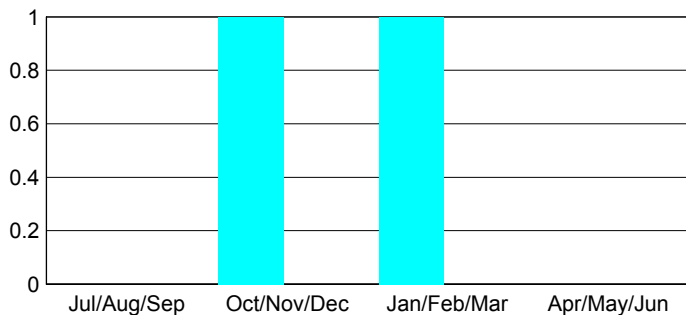

MEMBERSHIP

Month	Net Memb Goal	Actual New Memb	Actual Dropped Memb	Gain/Loss of Memb
2012-2013				
Jul/Aug/Sep	0	36	68	-32
Oct/Nov/Dec	-5	39	18	21
Jan/Feb/Mar	10	46	21	25
Apr/May/June	10	58	71	-13
Totals	15	179	178	1

Club Results 2012-2013

Goal, New, Dropped, Gain/Loss

Membership Results 2012-2013

Goal, New, Dropped, Gain/Loss

YTD Status Quo Clubs 2012-2013

Status Quo Clubs Compared to Status Quo Members

Gender Comparison 2012-2013

Club Gain/Loss 2012-2013

Membership Gain/Loss 2012-2013