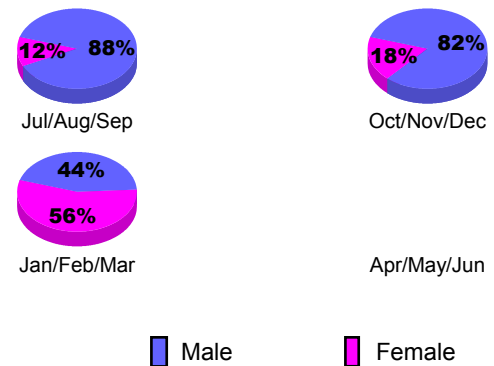

MEMBERSHIP

Month	Net Memb Goal	Actual New Memb	Actual Dropped Memb	Gain/Loss of Memb
2012-2013				
Jul/Aug/Sep	0	36	68	-32
Oct/Nov/Dec	-5	39	18	21
Jan/Feb/Mar	10	46	21	25
Apr/May/June	10	58	71	-13
Totals	15	179	178	1

Club Results 2012-2013

Goal, New, Dropped, Gain/Loss

Membership Results 2012-2013

Goal, New, Dropped, Gain/Loss

YTD Status Quo Clubs 2012-2013

Status Quo Clubs Compared to Status Quo Members

Gender Comparison 2012-2013

Club Gain/Loss 2012-2013

Membership Gain/Loss 2012-2013