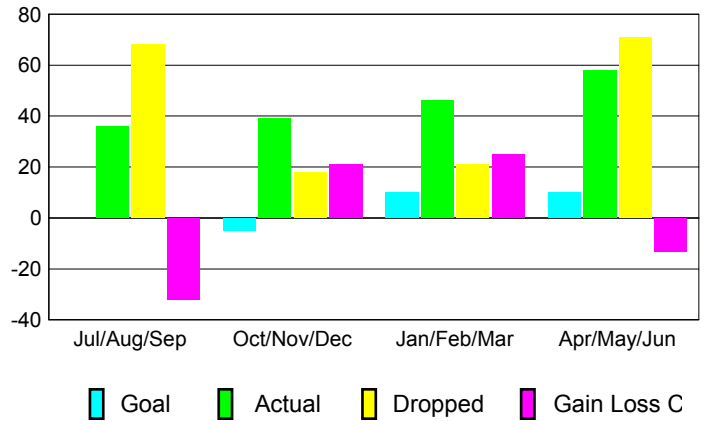

GMT: **HOWARD LEE**

Location: **NETHERLANDS**

GMT CA: **4**

CLUBS

Month	New Club Goal	Actual New Clubs	Actual Dropped Clubs	Gain/Loss of Clubs
2012-2013				
Jul/Aug/Sep	0	0	0	0
Oct/Nov/Dec	0	1	0	1
Jan/Feb/Mar	1	1	0	1
Apr/May/June	1	0	0	0
Totals	2	2	0	2

MEMBERSHIP

Month	Net Memb Goal	Actual New Memb	Actual Dropped Memb	Gain/Loss of Memb
2012-2013				
Jul/Aug/Sep	0	36	68	-32
Oct/Nov/Dec	-5	39	18	21
Jan/Feb/Mar	10	46	21	25
Apr/May/June	10	58	71	-13
Totals	15	179	178	1

Club Results 2012-2013

Goal, New, Dropped, Gain/Loss

Membership Results 2012-2013

Goal, New, Dropped, Gain/Loss

YTD Status Quo Clubs 2012-2013

Status Quo Clubs Compared to Status Quo Members

Gender Comparison 2012-2013