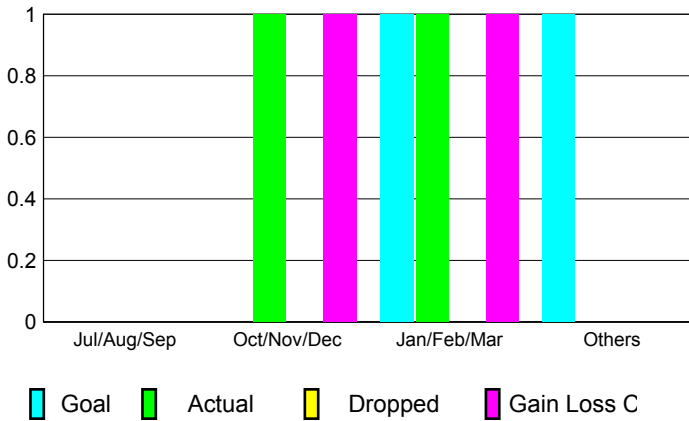

GMT: **HOWARD LEE**

Location: **NETHERLANDS**

GMT CA: **4**

CLUBS

Month	New Club Goal	Actual New Clubs	Actual Dropped Clubs	Gain/Loss of Clubs
2012-2013				
Jul/Aug/Sep	0	0	0	0
Oct/Nov/Dec	0	1	0	1
Jan/Feb/Mar	1	1	0	1
Apr/May/June	1	0	0	0
Totals	2	2	0	2

MEMBERSHIP

Month	Net Memb Goal	Actual New Memb	Actual Dropped Memb	Gain/Loss of Memb
2012-2013				
Jul/Aug/Sep	0	36	68	-32
Oct/Nov/Dec	-5	39	18	21
Jan/Feb/Mar	10	46	21	25
Apr/May/June	10	58	71	-13
Totals	15	179	178	1

Club Results 2012-2013

Goal, New, Dropped, Gain/Loss